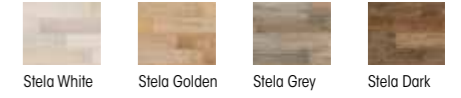

Stela

Pietro