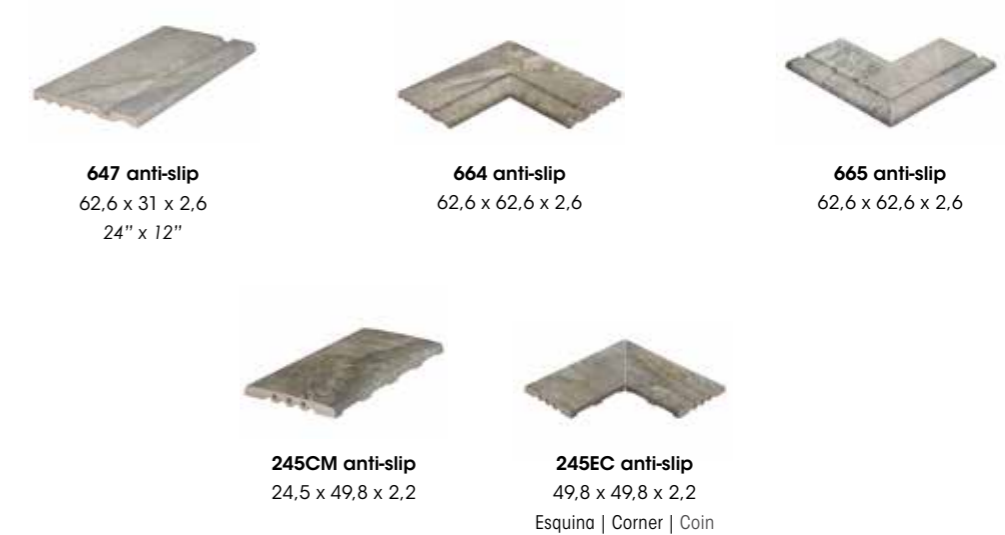

Stela

Rejilla Compact / Compact Grid / Grille Compact

Pietro

Rejilla Compact / Compact Grid / Grille Compact