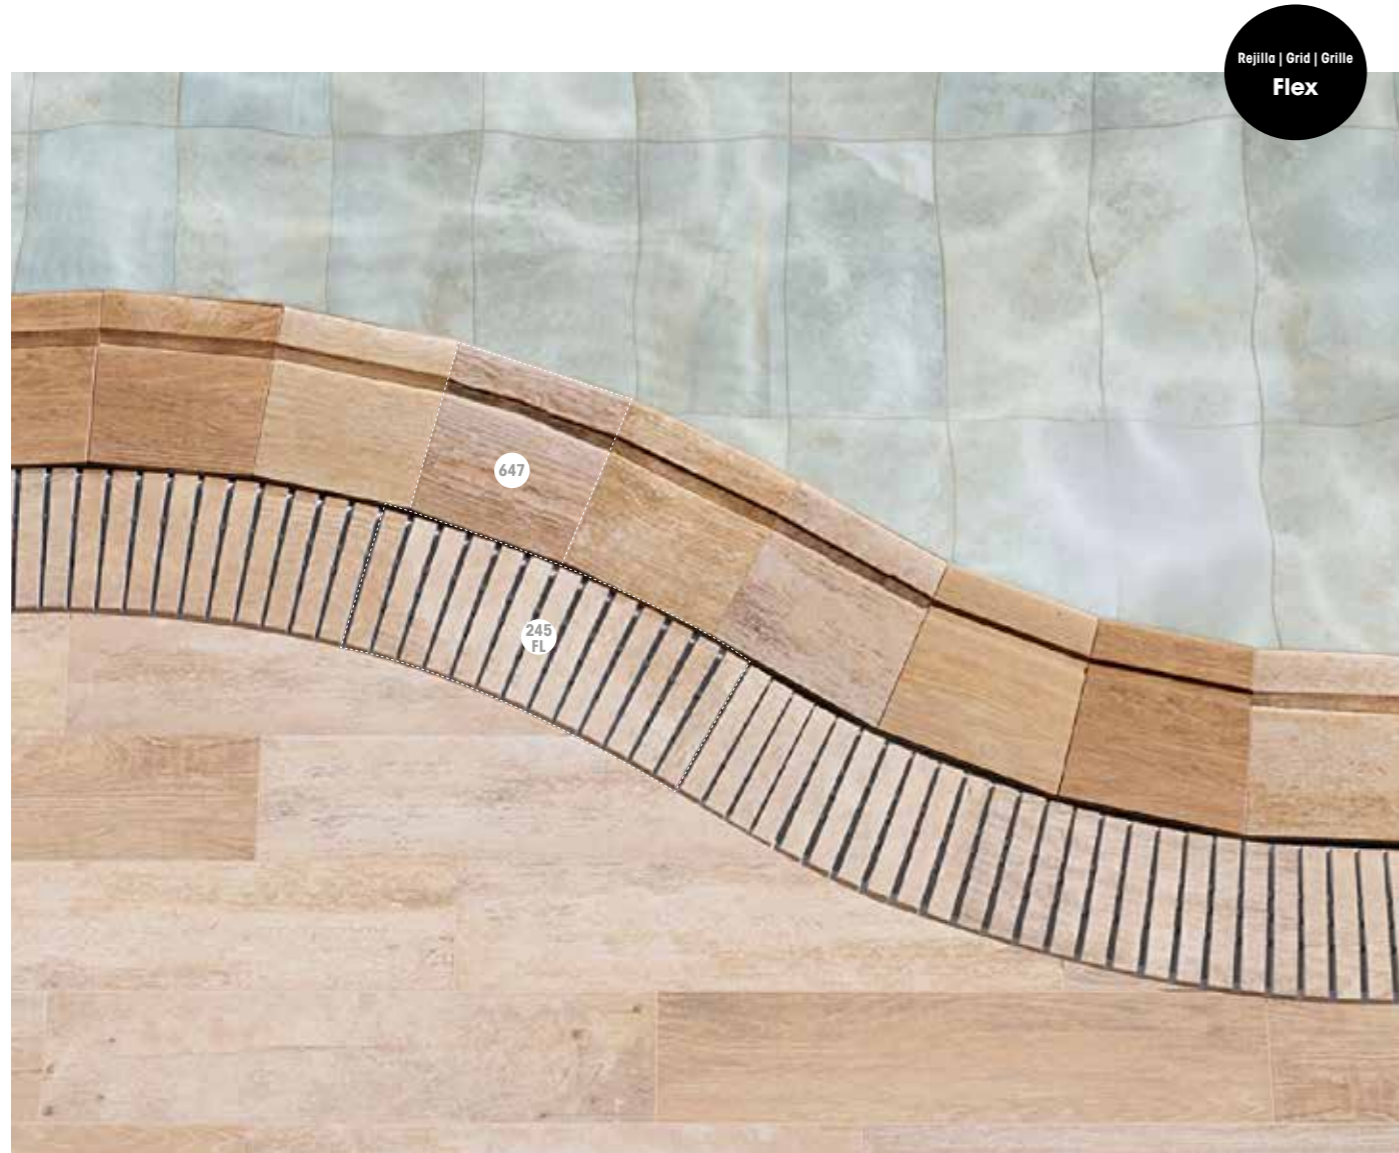

Stela Golden anti-slip & Pietro White anti-slip

Stela

Rejilla Flex / Flex Grid / Grille Flex